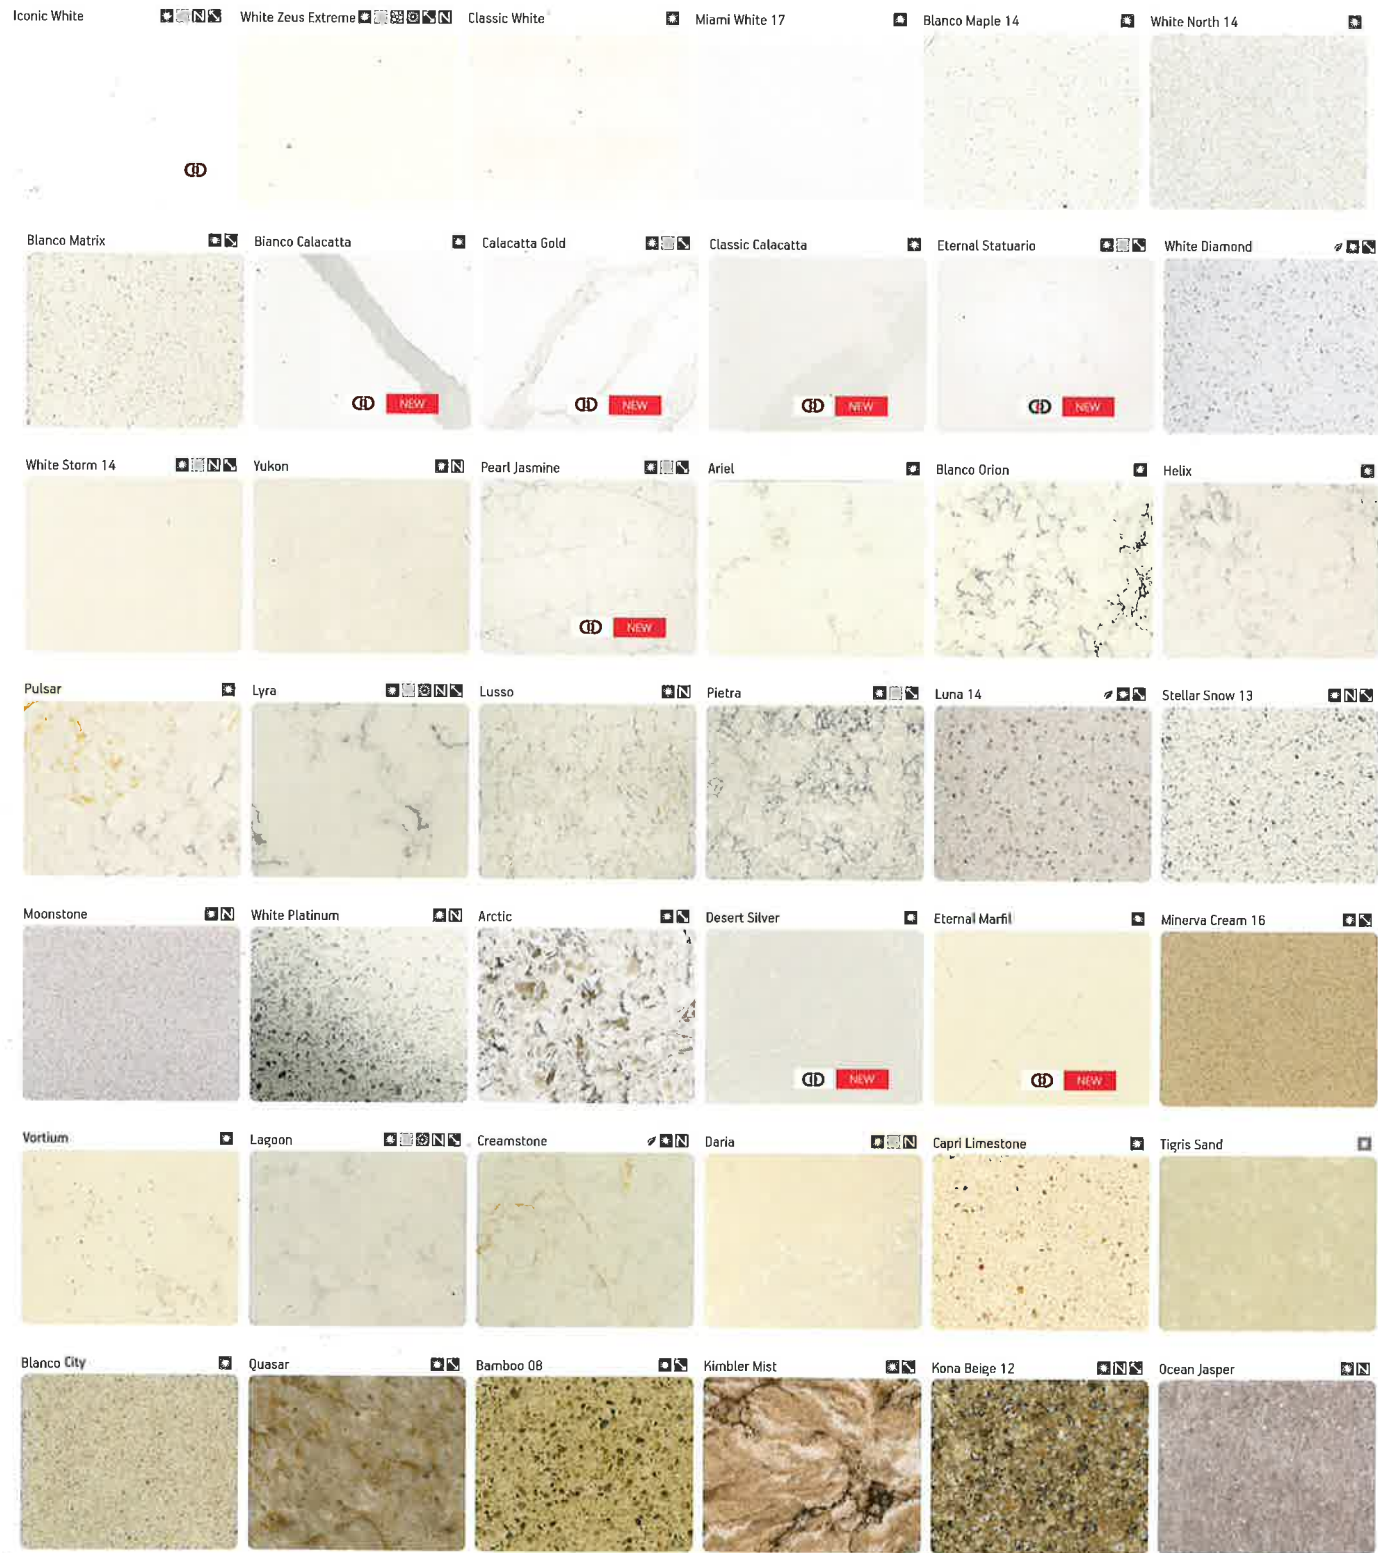

# Silestone® Color Collection

GD N-BOOST

Polished Finish  
SUEDE™ Finish

Volcano Finish  
Integrity Sink

Recycled Content  
Special Order

Jumbo Slab Size  
Regular Slab Size