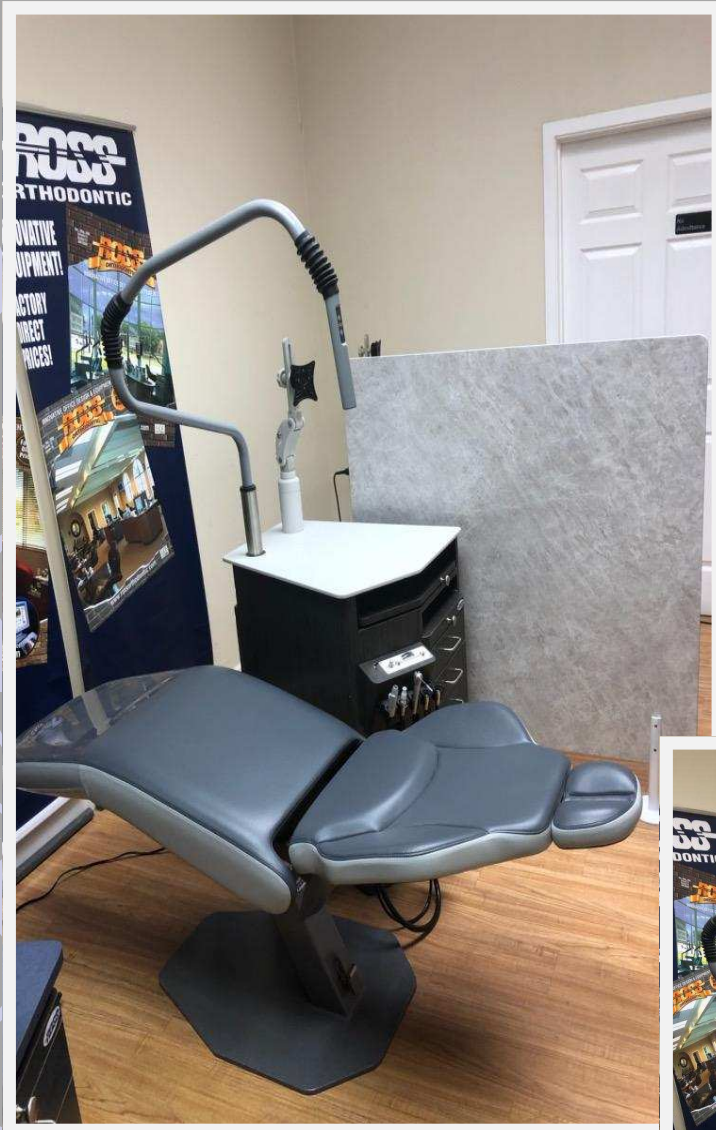

FREESTANDING
FREESTANDING

PRIVACY WALLS

**FREESTANDING
THIN SCREEN
PRIVACY
WALLS**

- Walls measure
- 48" x 48" x 1/2" thick.
- Freestanding version secures to the floor using our patent pending floor plates