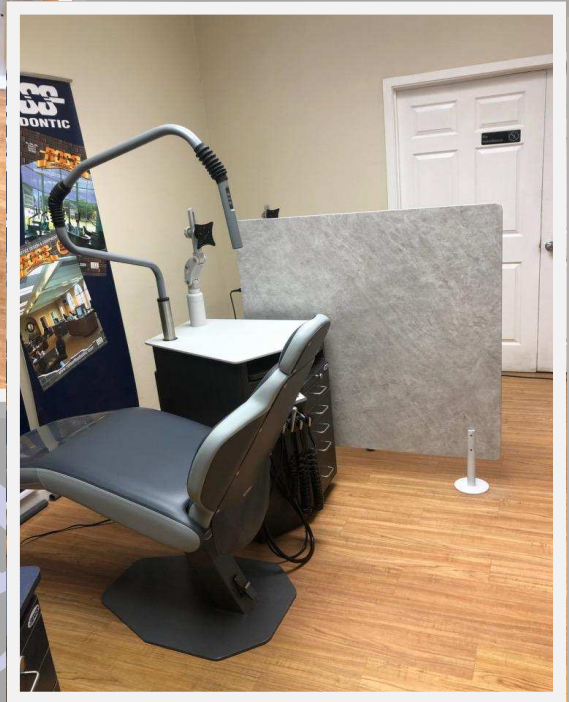

FREESTANDING
FREESTANDING

PRIVACY WALLS

**FREESTANDING
THIN SCREEN
PRIVACY
WALLS**

- Walls measure
- 48" x 48" x 1/2" thick.
- Freestanding version secures to the floor using our patent pending floor plates